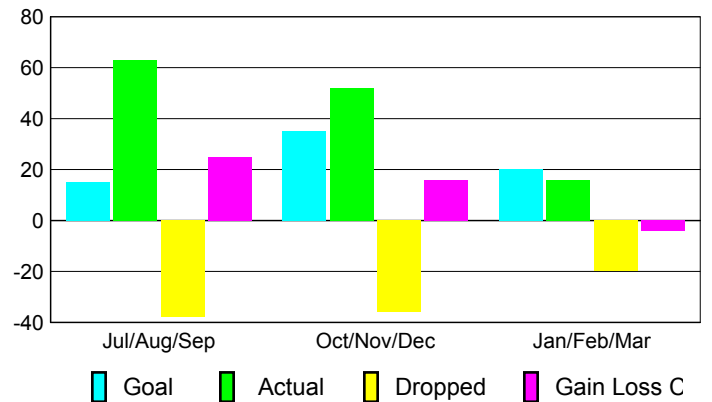

### YTD Status Quo Clubs 2009-2010

Status Quo Clubs Compared to Status Quo Members

## MEMBERSHIP

Membership Results  
2009-2010

Membership  
2008-2009

Month	Net Memb	Actual New	Actual Dropped	Gain/Loss of	Gain/Loss of
	Goal	Memb	Memb	Memb	Memb
Jul/Aug/Sep	15	63	-38	25	16
Oct/Nov/Dec	35	52	-36	16	40
Jan/Feb/Mar	20	16	-20	-4	11
<b>Totals</b>	<b>70</b>	<b>131</b>	<b>-94</b>	<b>37</b>	<b>67</b>

### Membership Results 2009-2010

Goal, New, Dropped, Gain/Loss

### Comparison of Membership Gain/Loss

Current Year Compared to the Previous Year