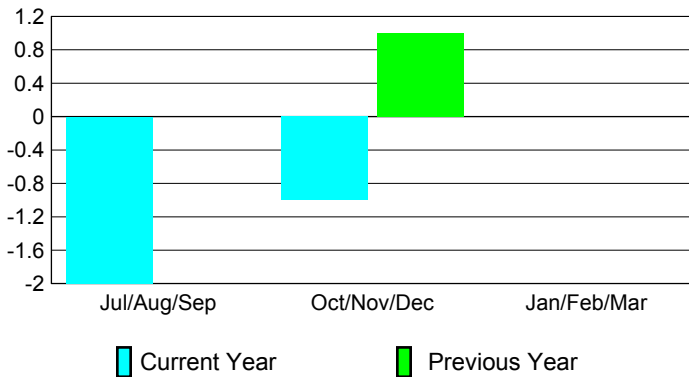

Comparison of Club Gain/Loss

Current Year Compared to the Previous Year