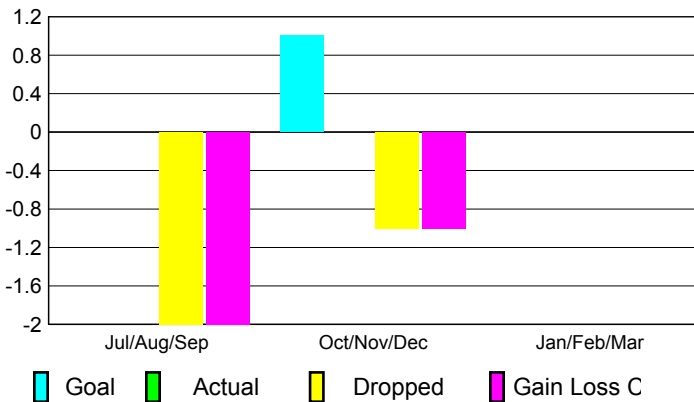

## CLUBS

Club Results  
2009-2010

Clubs  
2008-2009

Month	New Club	Actual New	Actual Dropped	Gain/Loss of	Gain/Loss of
	Goal	Clubs	Clubs	Clubs	Clubs
Jul/Aug/Sep	0	0	-2	-2	0
Oct/Nov/Dec	1	0	-1	-1	1
Jan/Feb/Mar	0	0	0	0	0
<b>Totals</b>	<b>1</b>	<b>0</b>	<b>-3</b>	<b>-3</b>	<b>1</b>

### Club Results 2009-2010

Goal, New, Dropped, Gain/Loss

### Comparison of Club Gain/Loss

Current Year Compared to the Previous Year