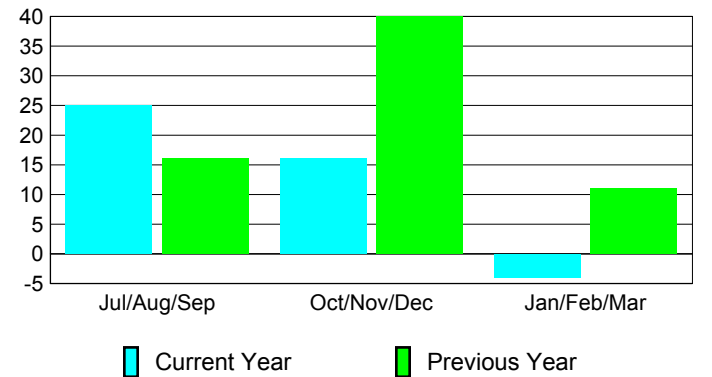

Comparison of Membership Gain/Loss

Current Year Compared to the Previous Year